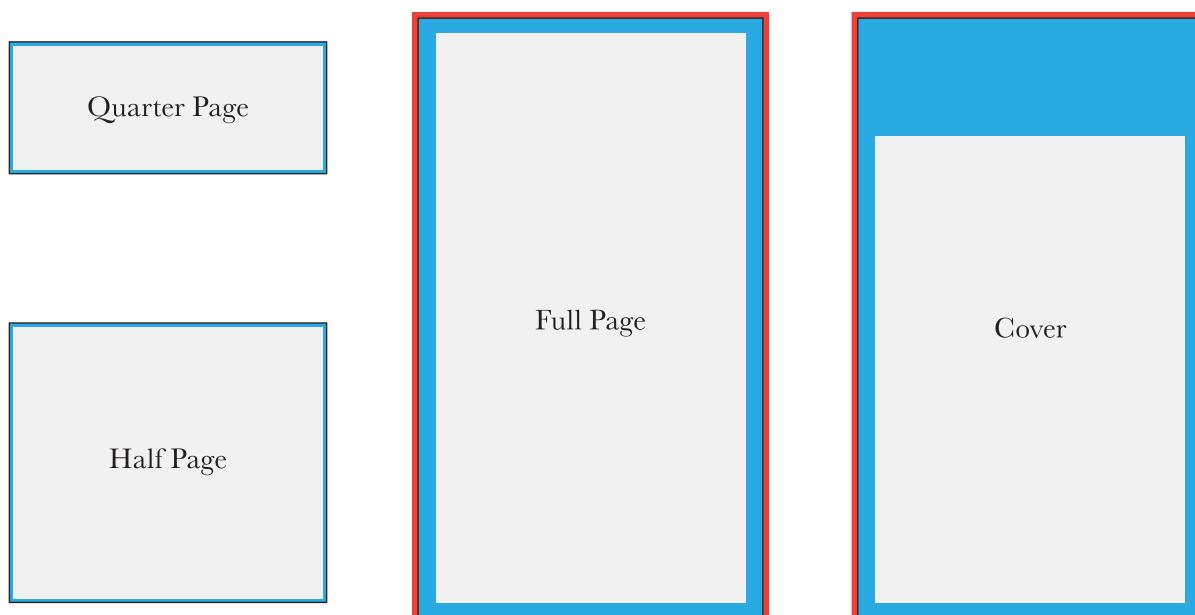

Document Size: 6.5" x 11.125" (incl. 1/8" bleed)

Trim size: 6.25" x 10.875"

Safe Area: 5.625" x 10.375"

Double Page (Spread)

Document Size: 12.75" x 11.125" (incl. 1/8" bleed)

Trim size: 12.5" x 10.875"

Safe Area: 12" x 10.375"

Cover

Document Size: 6.5" x 11.125" (incl. 1/8" bleed)

Trim size: 6.25" x 10.875"

Safe Area: 5.625" x 8.5" (set to the bottom)

(Dimensions are listed as width x height)

Make sure the whole document is CMYK, not RGB.

No text should go out of the Safe Area, though the background should extend to the full document size.

COUPONS must always be on the right side of the ad.

Avoid using images under 300dpi if at all possible.