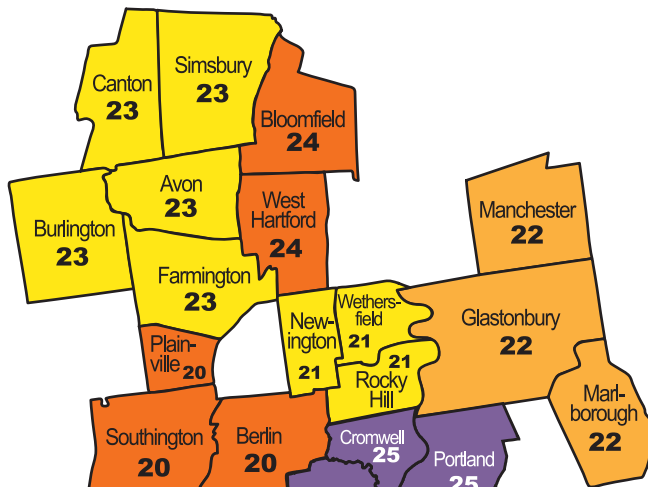

## HARTFORD COUNTY

Each zone is 25,000 homes

Hartford County: **125,000** total homes

- 20- Southington, Plantsville, Berlin, Plainville 06489, 06479, 06037, 06062
- 21- Newington, Wethersfield, Rocky Hill 06111, 06109, 06067
- 22- Manchester, Bolton, Glastonbury, Marlborough 06040, 06042, 06043, 06033, 06447
- 23- Avon, Burlington, Farmington, Canton, Simsbury 06001, 06013, 06032, 06019, 06070
- 24- West Hartford, Bloomfield 06107, 06110, 06117, 06119, 06002

## MIDDLESEX COUNTY

25,000 total homes

- 25- Cromwell, Durham, Middlefield, Middletown, Portland, Rockfall 06416, 06422, 06455, 06457, 06480, 06481

- 4- Norwalk 06850, 06854, 06851, 06853, 06855
- 5- Westport, Norwalk East, Wilton, Weston, Easton 06880, 06851, 06897, 06883, 06612
- 6- Ridgefield, Redding, Danbury South Bethel 06877, 06896, 06810, 06801
- 7- Danbury North, New Fairfield, Brookfield 06811, 06810, 06812, 06804
- 8- Monroe, Newtown, Trumbull, Sandy Hook 06468, 06470, 06611, 06482
- 9- Fairfield, Southport, Bridgeport (select) 06824, 06825, 06890, 06606
- 10- Stratford, Shelton 06614, 06615, 06484

## NEW HAVEN COUNTY

Each zone is 25,000 homes

New Haven County: **225,000** total homes

- 11- Milford, Orange 06460, 06461, 06477
- 12- West Haven, Westville 06516, 06515
- 13- Derby, Ansonia, Woodbridge, Seymour, Beacon Falls, Bethany 06418, 06401, 06525, 06483, 06403, 06524
- 14- Southbury, Middlebury, Naugatuck, Oxford 06488, 06762, 06770, 06478
- 15- Hamden North, Cheshire, Prospect 06518, 06514, 06410, 06712
- 16- North Haven, Hamden 06473, 06514, 06517
- 17- East Haven, Branford 06512, 06405
- 18- North Branford, Northford, Guilford, Madison, Clinton 06471, 06472, 06437, 06443, 06413
- 19- Wallingford, Meriden 06492, 06450, 06451