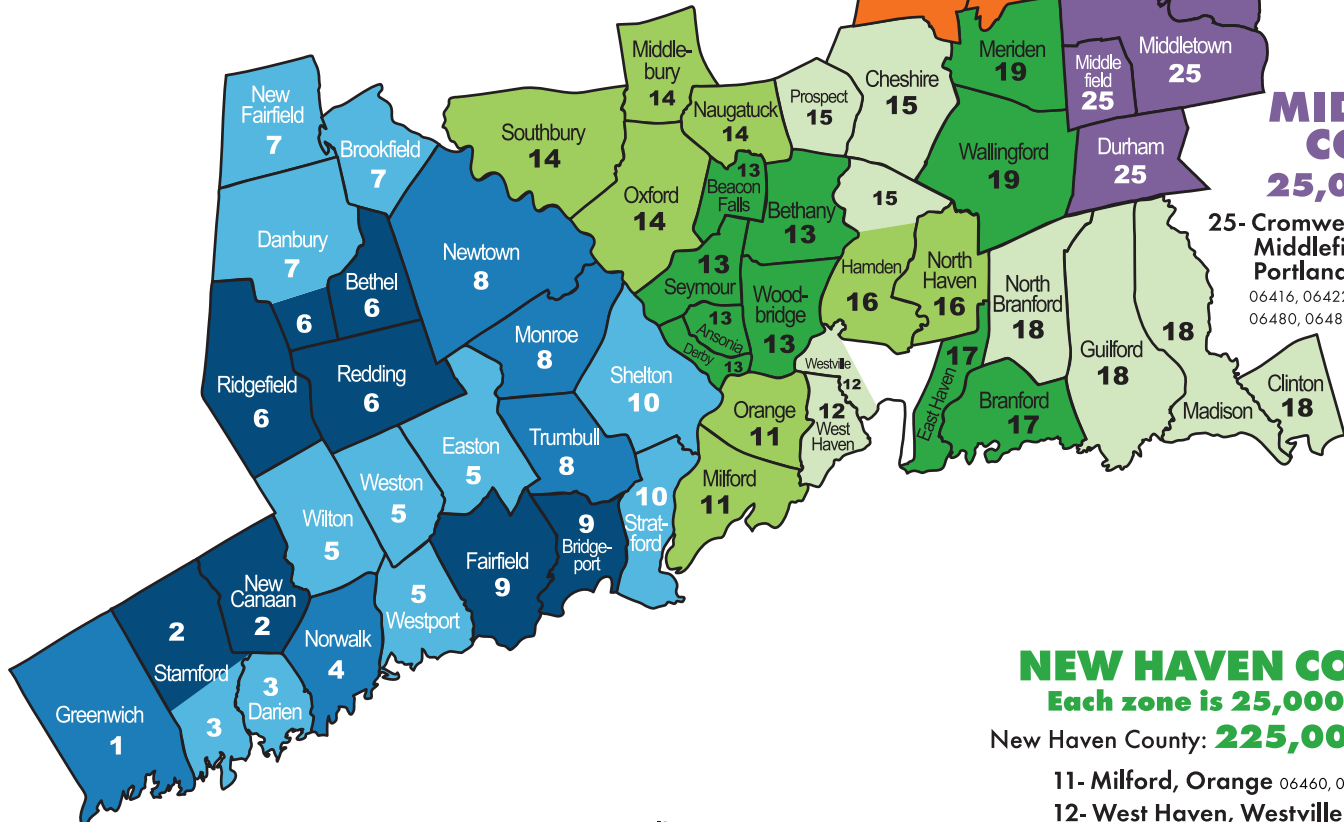

## HARTFORD COUNTY

Each zone is 25,000 homes

Hartford County: **125,000** total homes

- 20- Southington, Plantsville, Berlin, Plainville 06489, 06479, 06037, 06062
- 21- Newington, Wethersfield, Rocky Hill 06111, 06109, 06067
- 22- Manchester, Bolton, Glastonbury, Marlborough 06040, 06042, 06043, 06033, 06447
- 23- Avon, Burlington, Farmington, Canton, Simsbury 06001, 06013, 06032, 06019, 06070
- 24- West Hartford, Bloomfield 06107, 06110, 06117, 06119, 06002

## MIDDLESEX COUNTY

25,000 total homes

- 25- Cromwell, Durham, Middlefield, Middletown, Portland, Rockfall 06416, 06422, 06455, 06457, 06480, 06481

## FAIRFIELD COUNTY

Each zone is 25,000 homes

Fairfield County: **250,000** total homes

- 1- Greenwich Cos Cob, Riverside, Old Greenwich 06830, 06831, 06807, 06878, 06870
- 2- Stamford North, New Canaan, Stamford Central 06903, 06840, 06902, 06905
- 3- Stamford South, Darien 06902, 06906, 06820

- 4- Norwalk 06850, 06854, 06851, 06853, 06855
- 5- Westport, Norwalk East, Wilton, Weston, Easton 06880, 06851, 06897, 06883, 06612
- 6- Ridgefield, Redding, Danbury South Bethel 06877, 06896, 06810, 06801
- 7- Danbury North, New Fairfield, Brookfield 06811, 06810, 06812, 06804
- 8- Monroe, Newtown, Trumbull, Sandy Hook 06468, 06470, 06611, 06482
- 9- Fairfield, Southport, Bridgeport (select) 06824, 06825, 06890, 06606
- 10- Stratford, Shelton 06614, 06615, 06484