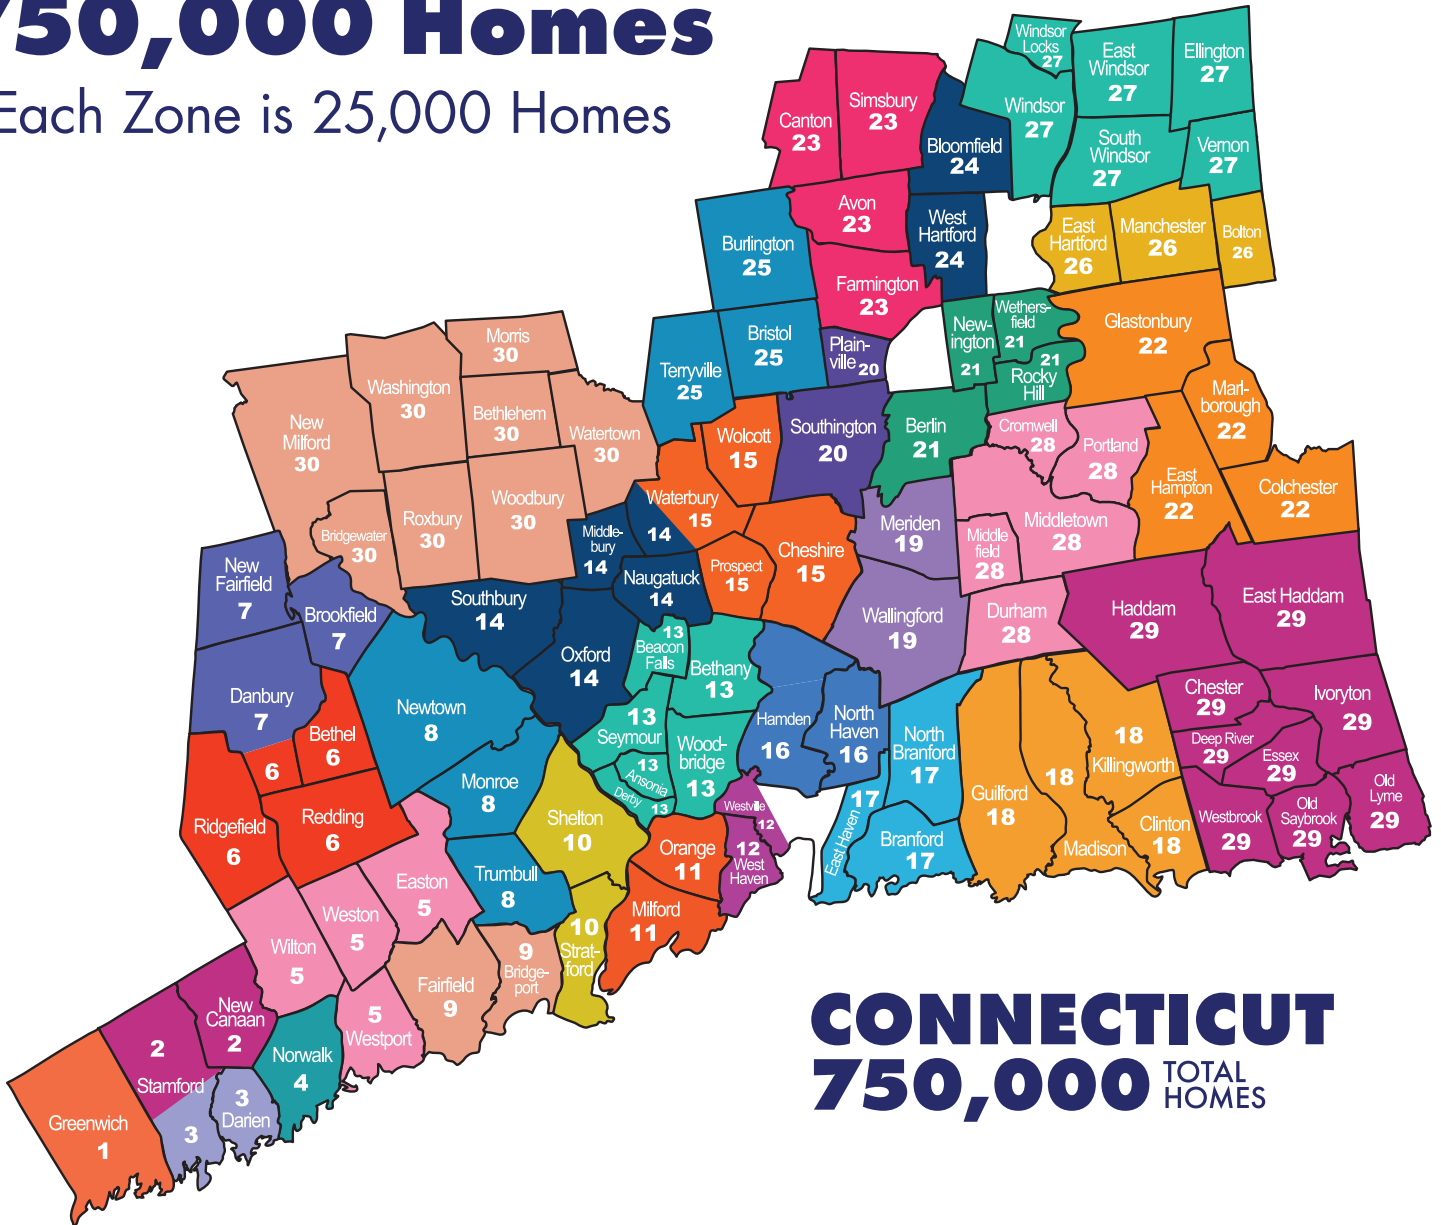

Direct Advantage

directadvantagemail.com Magazine

Mails 10 times to 750,000 Homes

Each Zone is 25,000 Homes

2024 MAILING SCHEDULE

Please allow 2 weeks for full delivery

	Issue 1	Issue 2	Issue 3	Issue 4	Issue 5	Issue 6	Issue 7	Issue 8	Issue 9	Issue 10
	Feb-Mar	Mar-April	April-May	May-June	June-July	July-Aug	Aug-Sept	Sept-Oct	Oct-Nov	Nov-Dec
STARTS MAILING	Feb 21 st	Mar 20 th	April 17 th	May 22 nd	June 19 th	July 24 th	Aug 21 st	Sept 18 th	Oct 23 rd	Nov 20 th

ZONE 2

06840 NEW CANAAN
06902 STAMFORD
06903 STAMFORD
06905 STAMFORD

ZONE 3

06820 DARIEN
06902 STAMFORD
06906 STAMFORD

ZONE 4

06850 NORWALK
06851 NORWALK
06853 NORWALK
06854 NORWALK

ZONE 5

06612 EASTON
06855 NORWALK
06880 WESTPORT
06883 WESTON
06897 WILTON

ZONE 6

06801 BETHEL
06810 DANBURY
06877 RIDGEFIELD
06896 REDDING

ZONE 7

06804 BROOKFIELD
06810 DANBURY
06811 DANBURY
06812 NEW FAIRFIELD

ZONE 8

06468 MONROE
06470 NEWTOWN
06482 SANDY HOOK
06611 TRUMBULL

ZONE 9